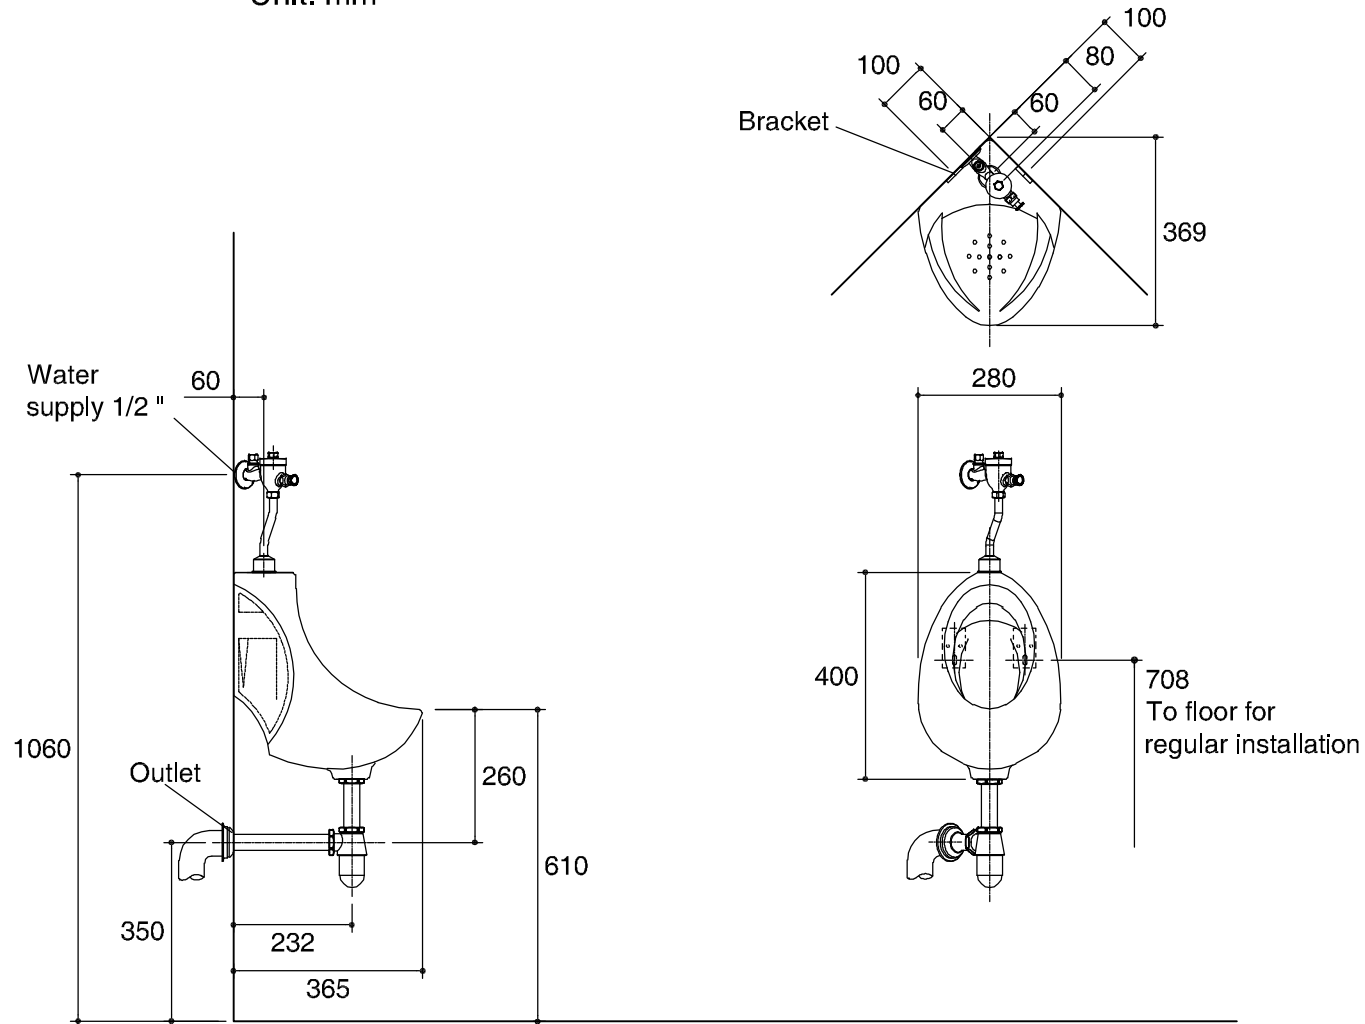

Dimensions are approximate.
Unit: mm

SKU	K-17046X-ET-WK
Name	CORNER STONE
Description	URINAL

KARAT

* The recommended dimension for installation can be adjusted according to user preferences and layout.